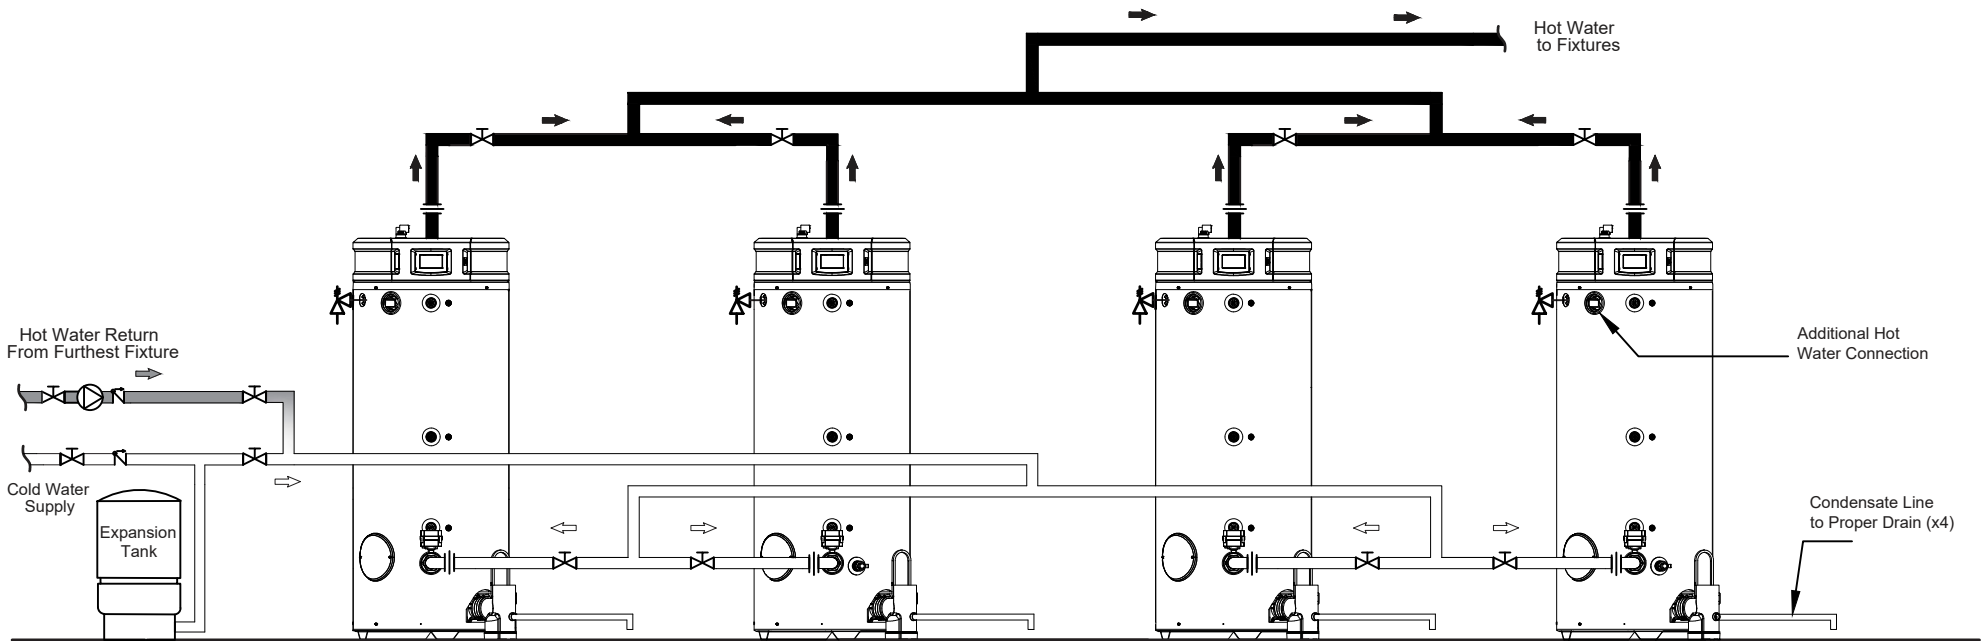

Four Tank Units Installation- Single Temperature TRITON™

Written System Description

Four Triton Tank Units Installation:

Four Triton Tank Water Heaters shall be installed and vented to the outside per the manufacture instructions. Cold water will feed the tank units, the tanks shall supply a single temperature setting of water for appliance use. Inlet water connections are made to the lower coupling on the heater, and outlet water connections are made to the upper coupling. Cap or plug unused connections. Use only clean, new galvanized steel, copper or approved plastic pipe for water connections. Local codes or regulations shall govern the exact type of material to be used. The installation of unions on the inlet and outlet water lines and a shut-off valve in at least the cold water inlet line is recommended, so the water heater may be easily disconnected for servicing. Dielectric unions are not required for protection of the water heater. Thermometer(s) should be installed so that they indicate the temperature of the water at or near the outlet of the water heater and storage tank(s) if provided.

System Components

- (4) GHE Water Heater
- (8) Unions
- (4) T&P Relief Valve
- (8) Shut-Off Valves
- (2) Check Valves
- (1) Expansion Tank

Legend

-  T&P Relief Valve
-  Shut-off Valve
-  Union
-  Cold Water Pipe
-  Circulation Pump
-  Check Valve
-  Return Circulation Line
-  Hot Water Pipe