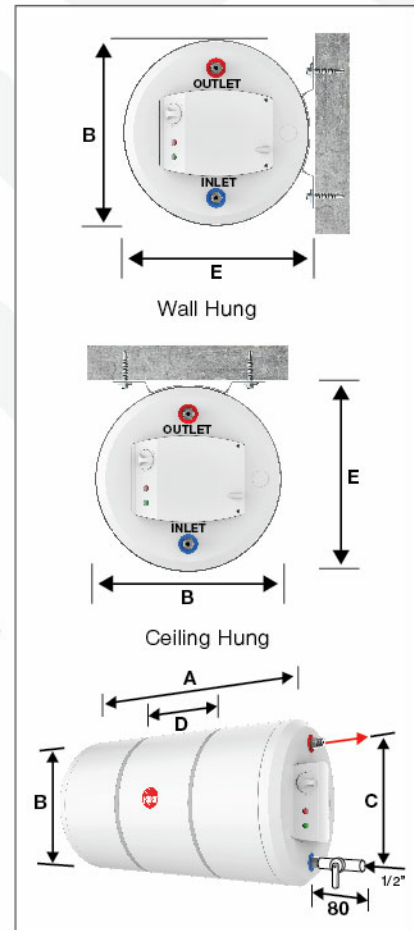

WATER HEATING

Learn more online:  
[www.rheem.com.sg](http://www.rheem.com.sg)

- ✓ Universal mounting
- ✓ Easy installation
- ✓ Customised pressure relief valve (PRV)