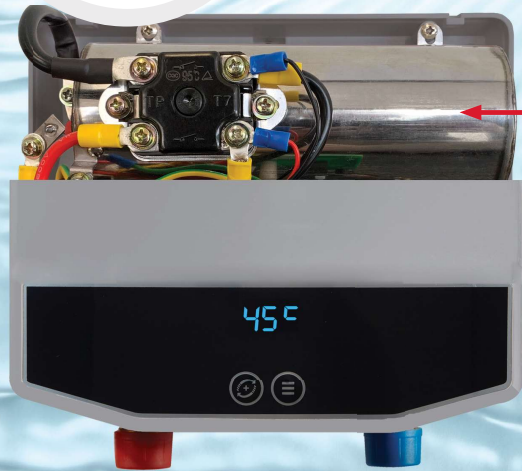

We bring to you our newest innovation:

The new RTEC instant electric water heater gives your home a sleek modern look as well as the Comfort, Safety and Peace of Mind your family deserves.

Never
run out
of hot
water

Learn more online:
www.RheemAsia.com

RTEC-06

MULTIFUNCTIONAL.
MULTIPOSITIONAL.
MULTIRoom.

FEATURES & BENEFITS

COMFORT:

- Continuous hot water
- Quiet operation

SAFETY:

- ELCB Leak Protection
- ECO manual reset thermal cutoff
- Corrosion resistant stainless steel heating chamber
- Highest safety standards IEC Approved

MODEL NO.	VOLTAGE	KILOWATTS	AMPS	Hz
RTEC-06 E03	220	6	28	50/60

SPECIFICATIONS

Minimum Water Flow	1.5L/min
Rated water pressure	0.6MPa
Water Connection	G1/2"
Product Dimensions	
Height	198 mm
Width	160 mm
Depth	98 mm
Weight	1.5kg